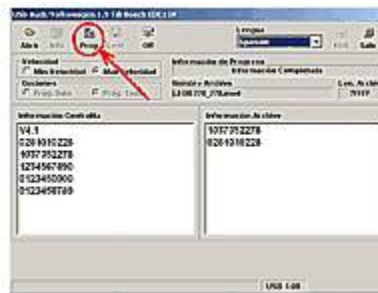

A moment later, the information about the ECU type will be shown. Just click on “READ” tab to assure that you will have a copy of the original file (in case there is some problem later).

When the program starts reading the ECU’s chip, DO NOT INTERRUPT the process at this moment.

Choose where you want to save the original file and name it. To simplify your work, name it same as the numbers that appear in the window display on “Information of the ECU”.

Now the program will prompt you to turn the ignition key to “OFF” position. Do as instructed and then click the “OK” button.

Writing into the ECU EEPROM chip

Choose the vehicle and type of the ECU (as in the “READ” process) click on INFO tab. OPEN the file prepared for your vehicle or ECU type.

From the display, on the right window you will see the reference of the ECU that corresponds to the open file. To confirm that this information matches with our ECU type. Verify the numbers in both windows are the same just to be on the save side.