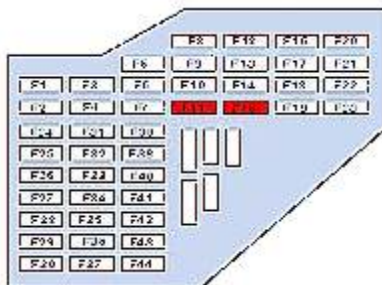

NOTE:

For some cases, VAG cars (AUDI, VOLKSWAGEN, SEAT AND SKODA) before attempting to flash the ECU chip, the instruments panel must be de-activated. Open the fuse box cover; remove the 5A fuses as indicated in red (refer figure below). With the instruments panel power cut off you can try to access the ECU.

Inside view of the Fuse Box

Compatibility:

Supported Car Models and their ECU:

<u>ECU FAMILY</u>	<u>READ ORIGINAL FILE</u>	<u>PROGRAM TUNED FILE</u>
ALFA ROMEO JTS MED 7.1.1 EURO 3 (Boot Mode)	YES	YES
ALFA / FIAT BOSCH M 1.5.5 Euro2	NO	YES
ALFA / FIAT BOSCH ME3x - ME7x	YES	YES
ALFA / FIAT BOSCH ME2.1 EURO 2	NO	YES
ALFA / FIAT BOSCH EDC15C Euro2	YES	YES
ALFA / FIAT BOSCH EDC15C-7 Euro 3 Fase 1/2	YES	YES
AUDI/VOLKSWAGEN BOSCH EDC15x DIESEL	YES	YES
AUDI/VOLKSWAGEN BOSCH ME7X (Boot Mode)	YES	YES
BMW SIEMENS MS 41	YES	YES
BMW 2.0 D EDC15C	YES	YES
BMW 3.0 D EDC15	YES	YES
BMW BOSCH MOTRONIC M5.2.1B	YES	YES
BMW SIEMENS MS42	YES	YES
BMW SIEMENS MS43	YES	YES

Contact Information:

MSN: CarSets02@hotmail.com Skype: [CarSets02](https://www.skype.com/CarSets02)
E-mail: sales02@carsets.co.uk Yahoo: CarSets02@yahoo.com