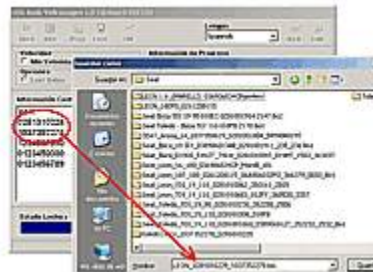

Reading the ECU EEPROM chip

First choose the vehicle and type of the engine's ecu you want to read/write from the given list. If you have any doubt about the type of ECU, you can verify it from the program.

When the dialogue window appears just click on INFO tab and wait for the program to communicate with the ECU.

Contact Information:

MSN: CarSets02@hotmail.com Skype: CarSets02
E-mail: sales02@carsets.co.uk Yahoo: CarSets02@yahoo.com

A moment later, the information about the ECU type will be shown. Just click on “READ” tab to assure that you will have a copy of the original file (in case there is some problem later).

When the program starts reading the ECU’s chip, DO NOT INTERRUPT the process at this moment.