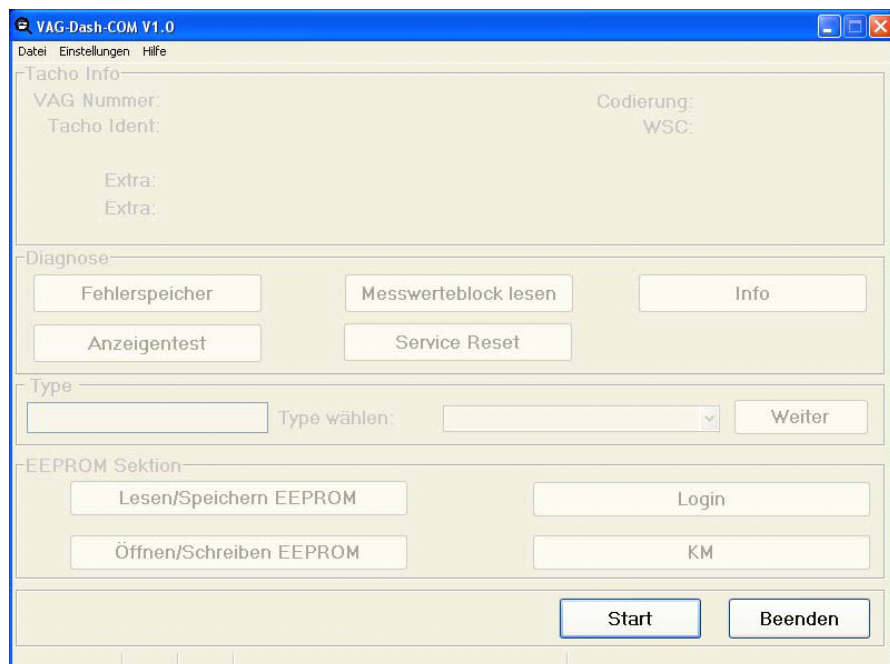

KWP2000 chip tuning

software screenshots:

Contact Information:

MSN: CarSets02@hotmail.com Skype: CarSets02

E-mail: sales02@carsets.co.uk Yahoo: CarSets02@yahoo.com