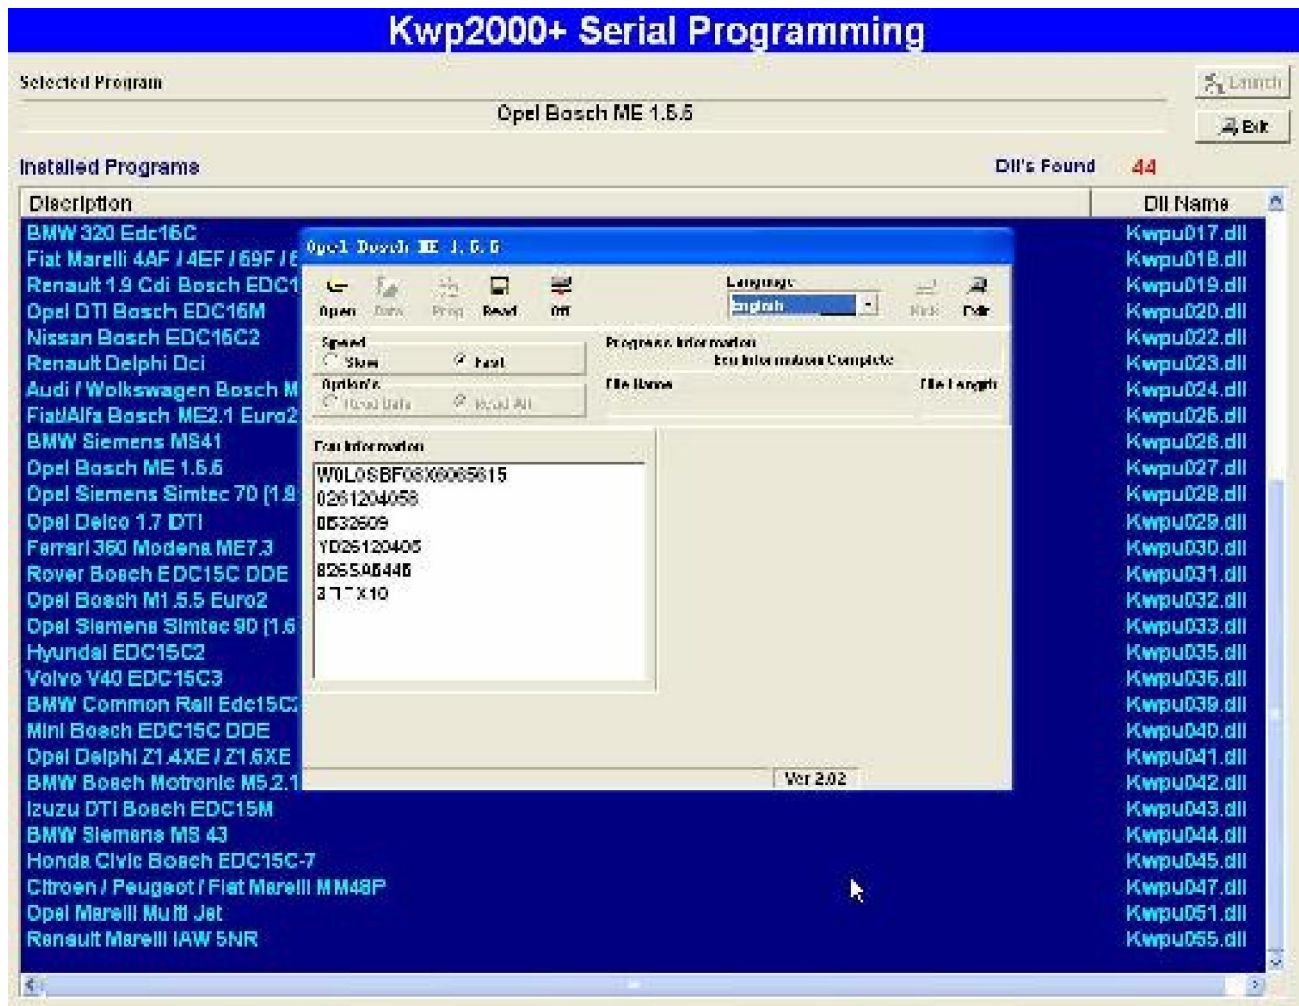

Software Screenshot:

Supported Car`s and their ECU`s :

ECU FAMILY	READ ORIGINAL FILE	PROGRAM TUNED FILE
FIAT/ALFA BOSCH M 1.5.5 Euro 2	NO	YES
FIAT/ALFA BOSCH ME3x - ME7x	YES	YES
FIAT/ALFA BOSCH ME2.1 EURO 2	NO	YES
FIAT/ALFA BOSCH EDC15C Euro2	YES	YES
FIAT/ALFA BOSCH EDC15C-7 Euro 3 Fase 1/2	YES	YES
FIAT PUNTO BOSCH EDC15C-6 Euro 2/3	YES	YES
MCC SMART Euro 2/3/4	NO	YES
MCC SMART EDC15C5	YES	YES
CITROEN/PEUGEOT BOSCH EDC15C2	YES	YES
MERCEDES CDI BOSCH EDC15C5 (29F400)	NO	YES
MERCEDES CDI BOSCH EDC15C6	YES	YES

Contact Information:

MSN: CarSets02@hotmail.com Skype: CarSets02

E-mail: sales02@carsets.co.uk Yahoo: CarSets02@yahoo.com